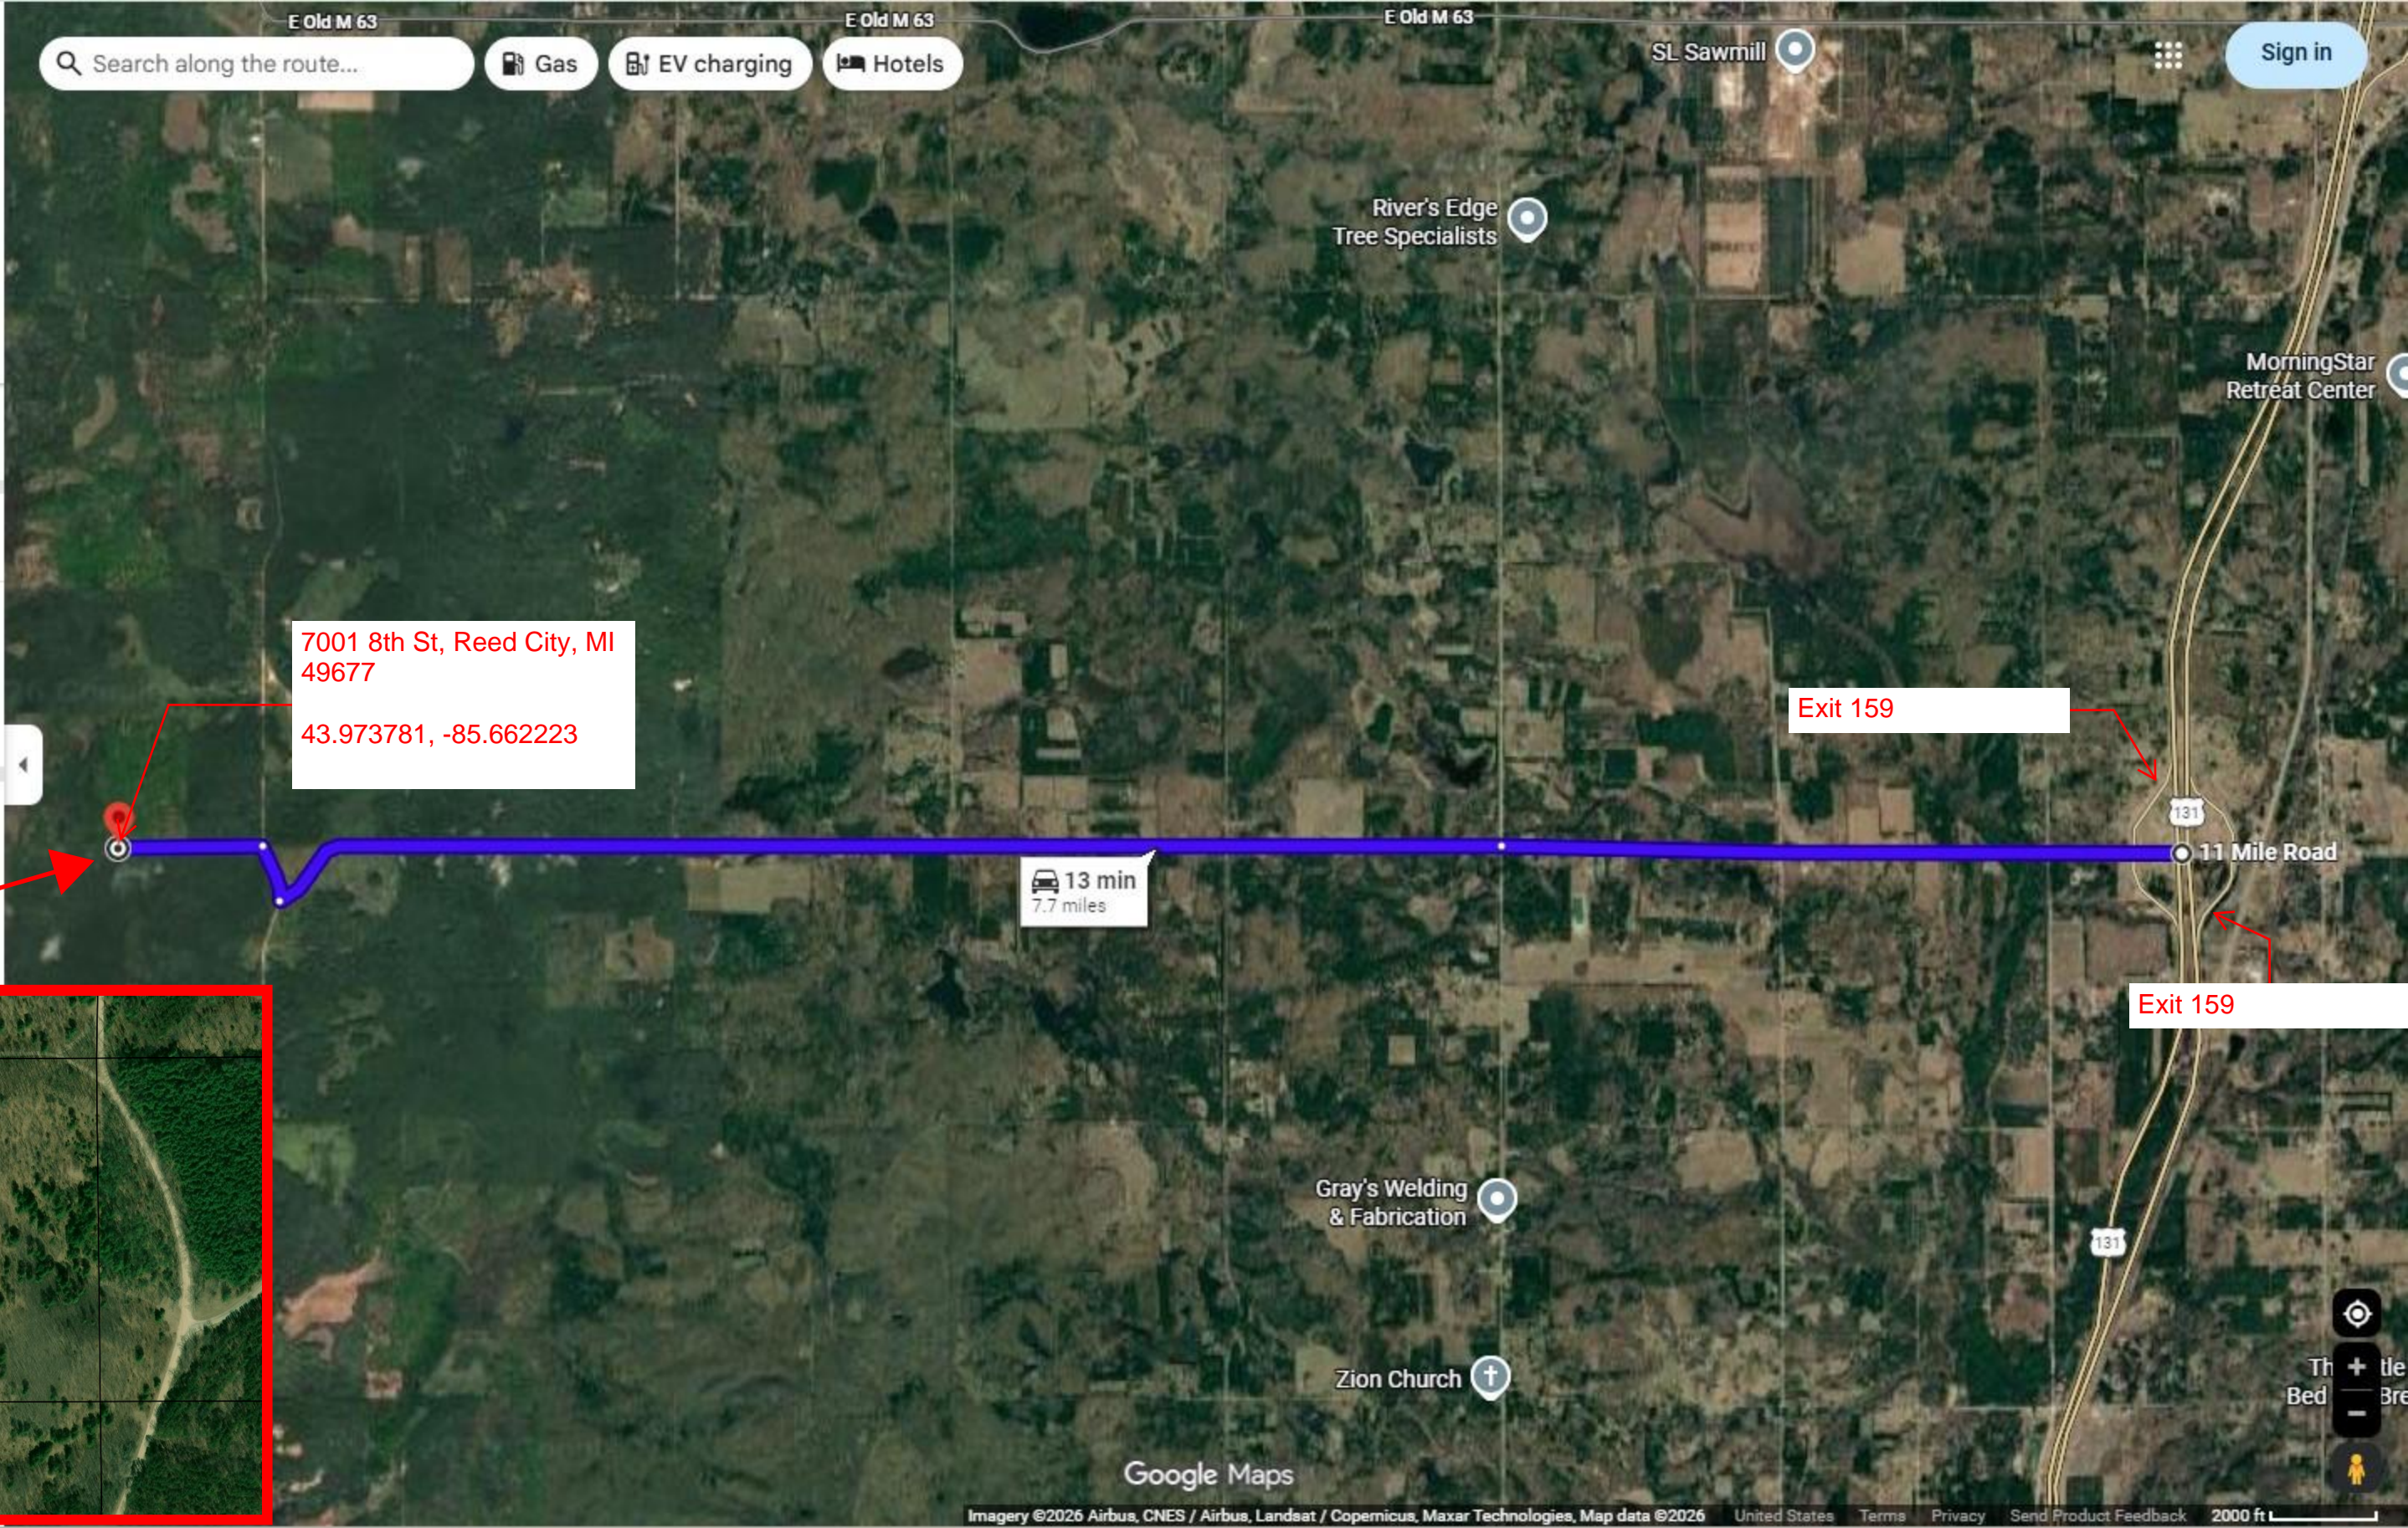

Best 13 min 2h 46m 38 min

11 Mile Rd, Reed City, MI 49677

7001 8th St, Reed City, MI 49677

Add destination

Leave now Options

Send directions to your phone Copy link

via 11 Mile Rd and E 8th St 13 min
Fastest route 7.7 miles

Details Preview

7001 8th St, Reed City, MI 49677
43.973781, -85.662223

Exit 159

Exit 159

13 min
7.7 miles